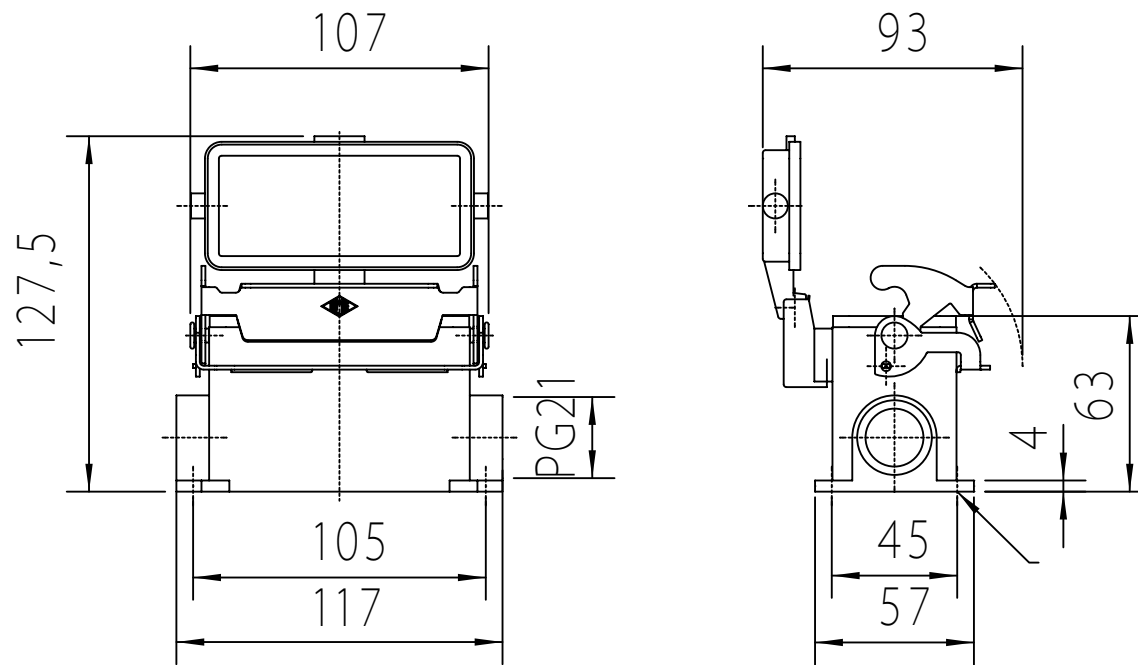

Diritti riservati

All rights reserved

dimensions in mm
Date 19/06/14
Sign Radice

JCVP 16 LP

Surface mounting housing, 1 lever 2+

Scale

cover, PG21 - JEI